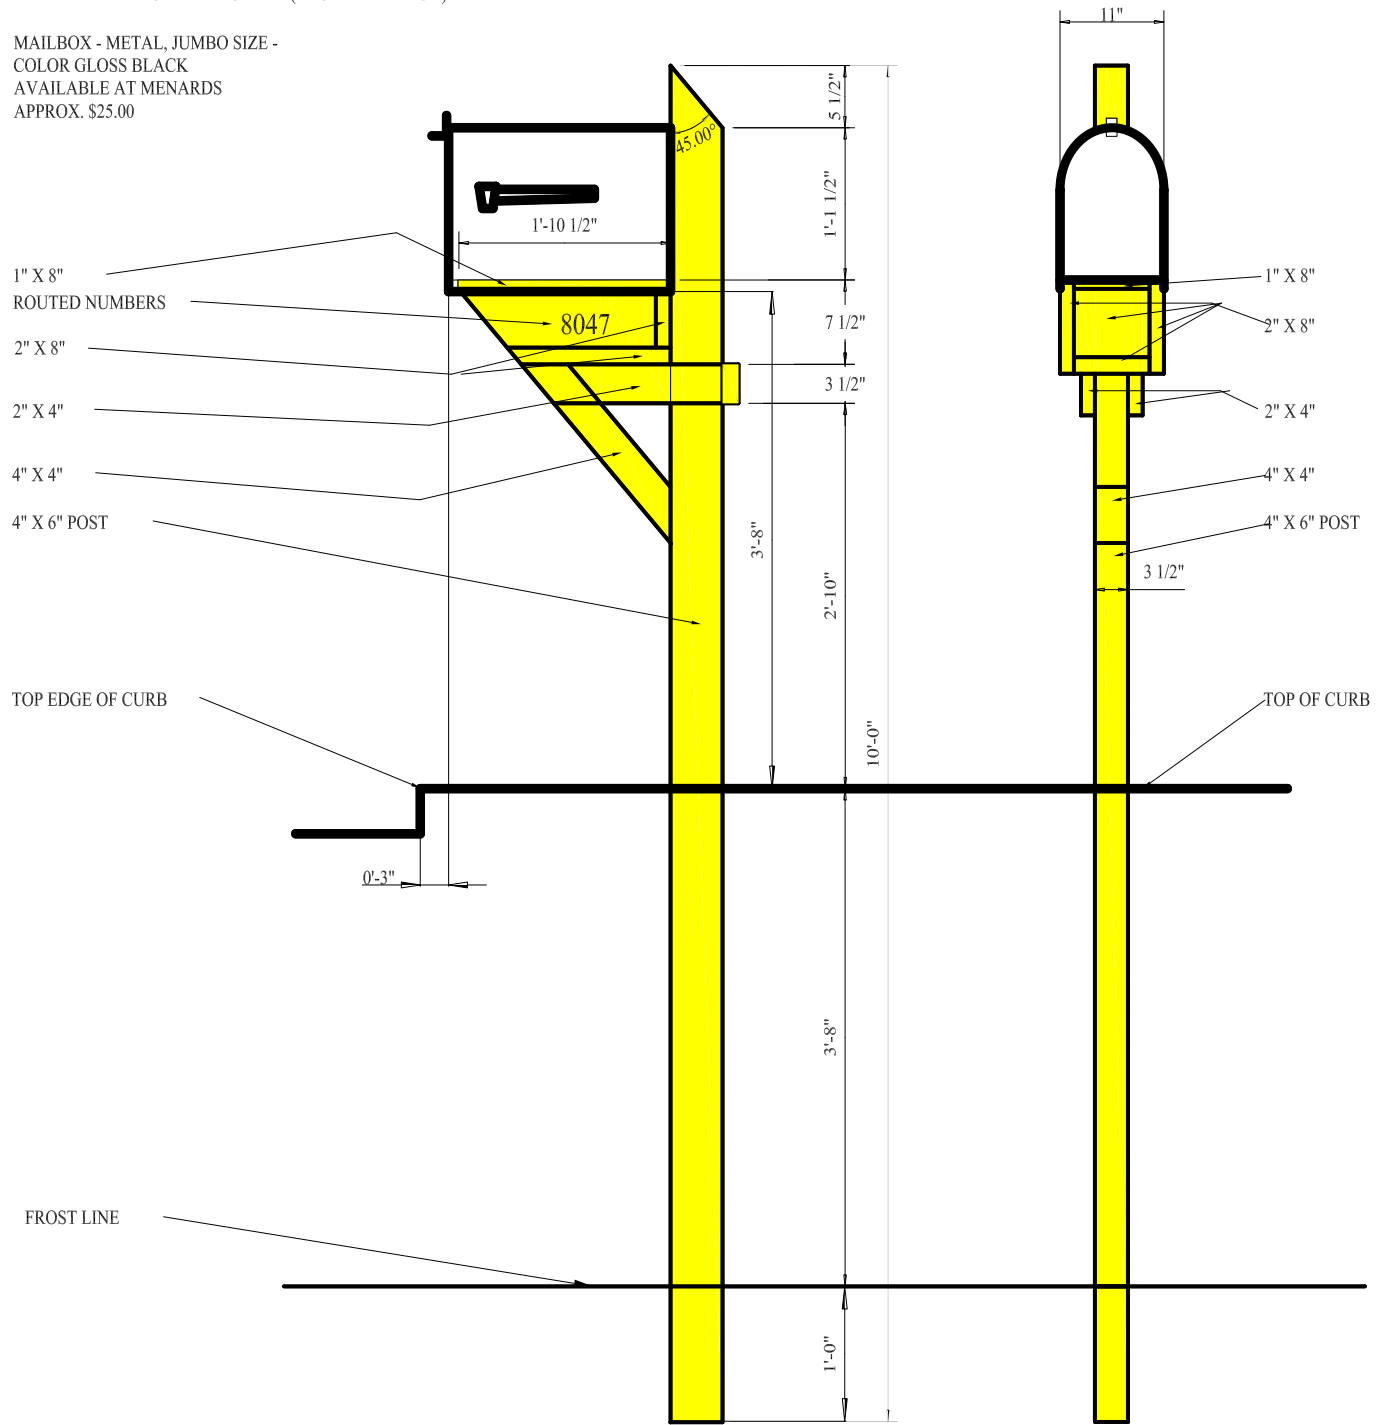

ALL MATERIAL TO BE RED CEDAR (EXCEPT MAILBOX)

MAILBOX - METAL, JUMBO SIZE -  
COLOR GLOSS BLACK  
AVAILABLE AT MENARDS  
APPROX. \$25.00

SIDE VIEW

FRONT VIEW